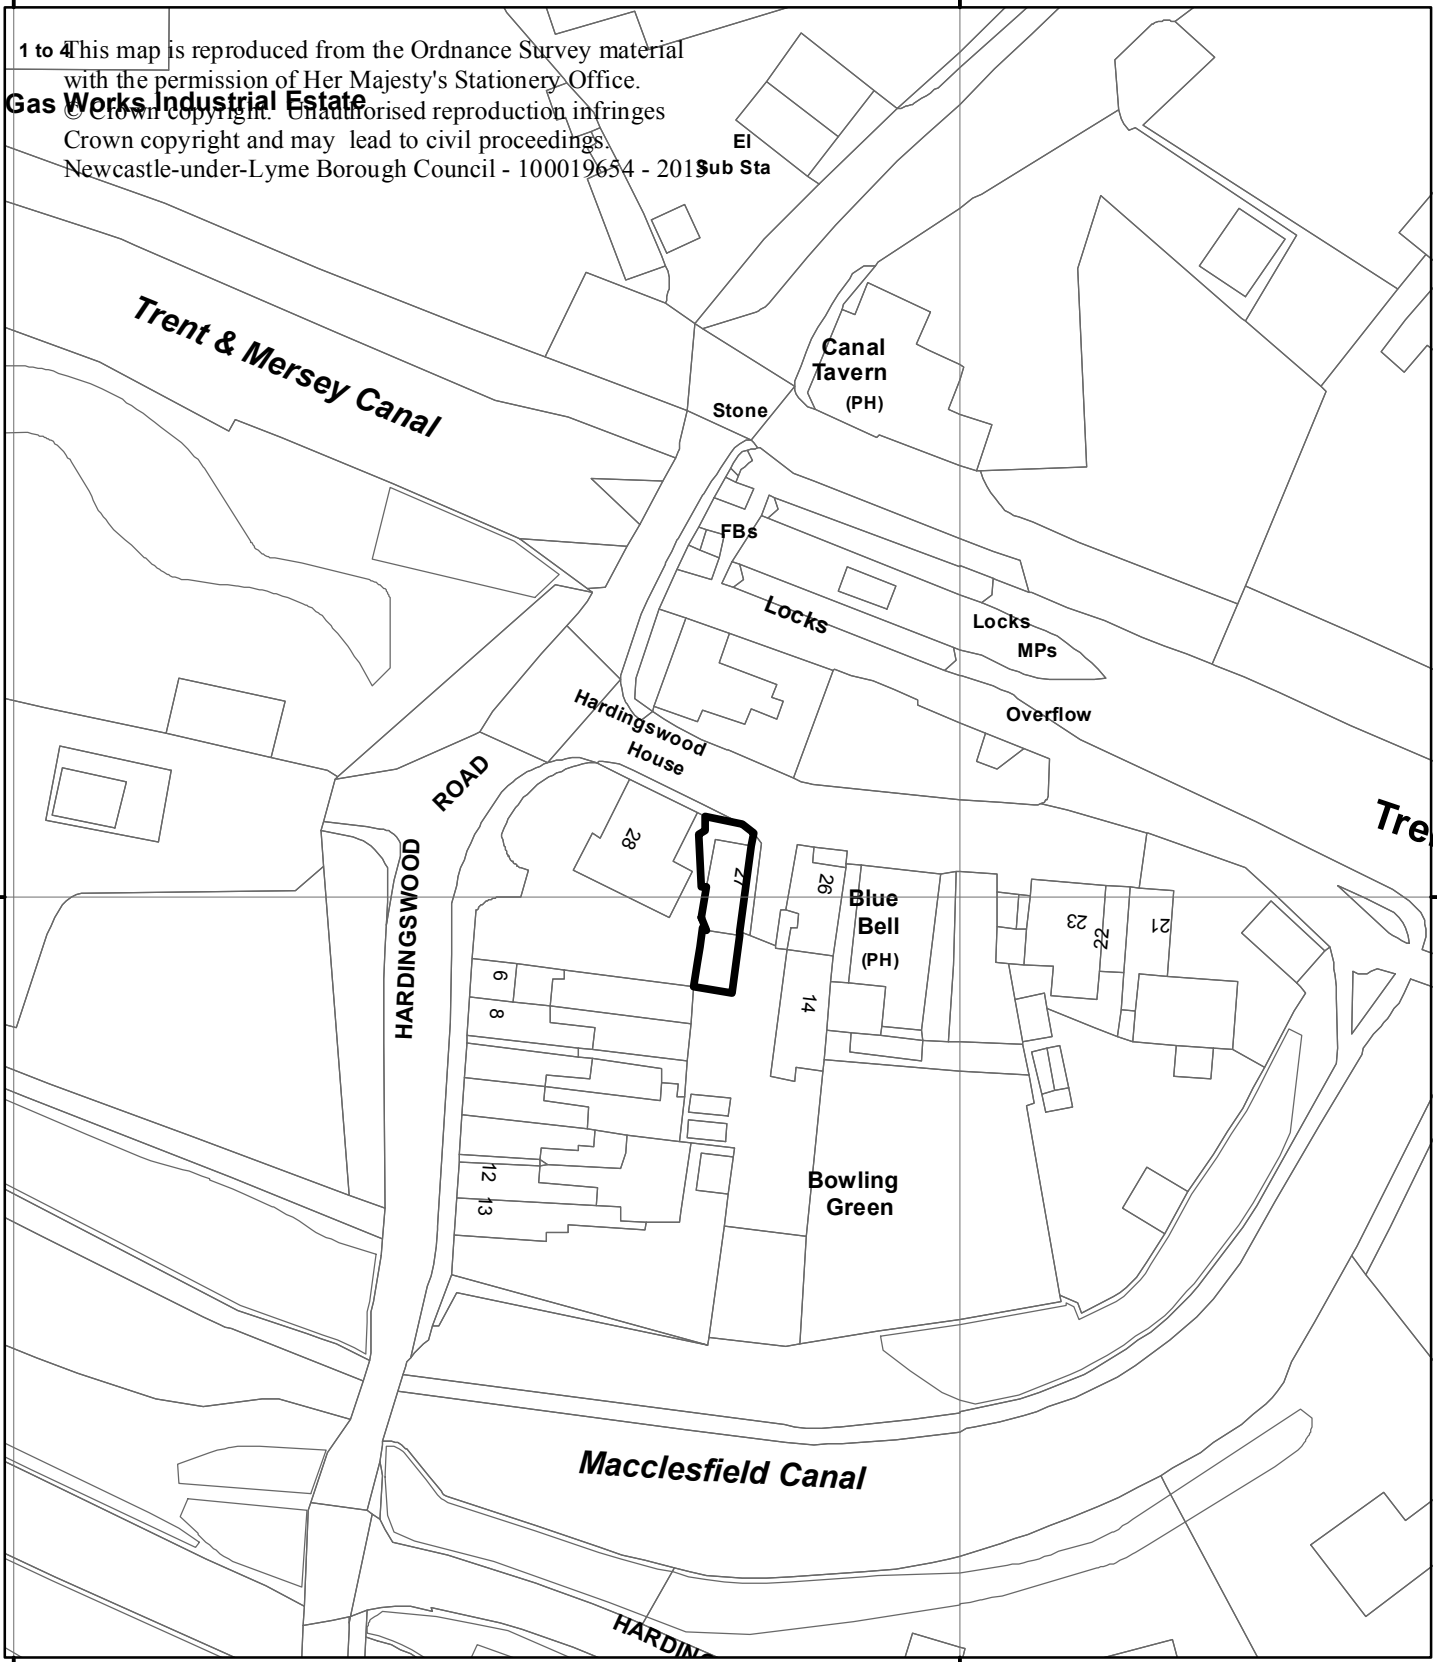

27 Hardingswood Road, Kidsgrove
14/00453/FUL

383400 000000

383500 000000

1 to 4 This map is reproduced from the Ordnance Survey material with the permission of Her Majesty's Stationery Office. © Crown copyright. Unauthorised reproduction infringes Crown copyright and may lead to civil proceedings. Newcastle-under-Lyme Borough Council - 100019654 - 2013 Sub Sta

Gas Works Industrial Estate

383400 000000

383500 000000

Newcastle under Lyme Borough Council
Planning & Development Services
Date 05.08.2014

1:800